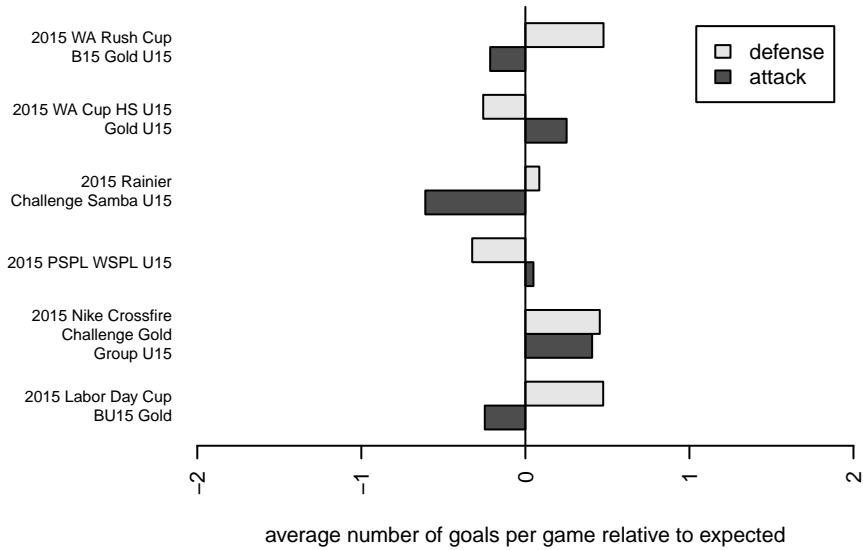

Performance relative to 13 month average