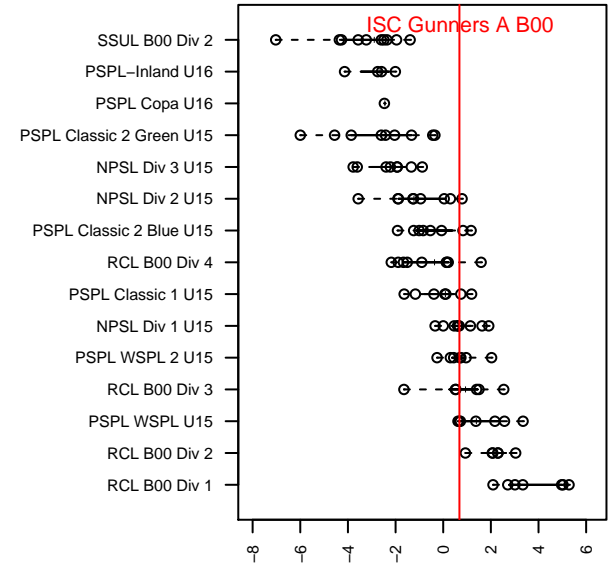

**attack and defense rating
relative to others at age
and all opponents in last 13 months**