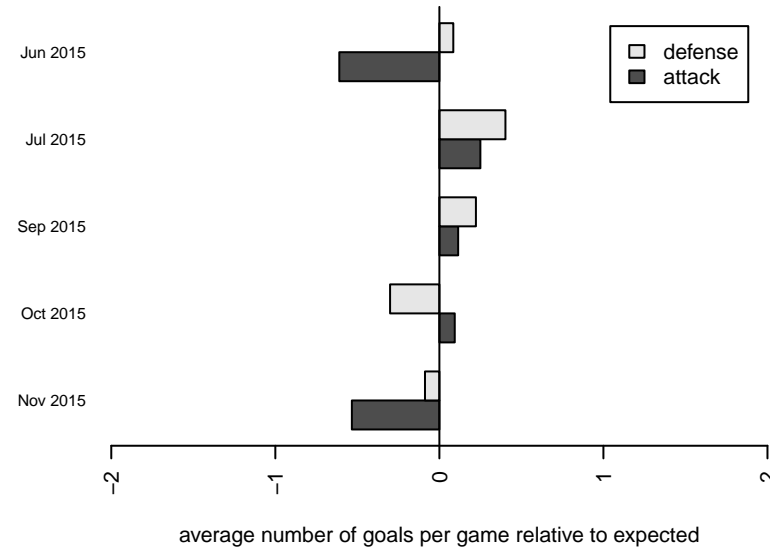

Performance relative to 13 month average