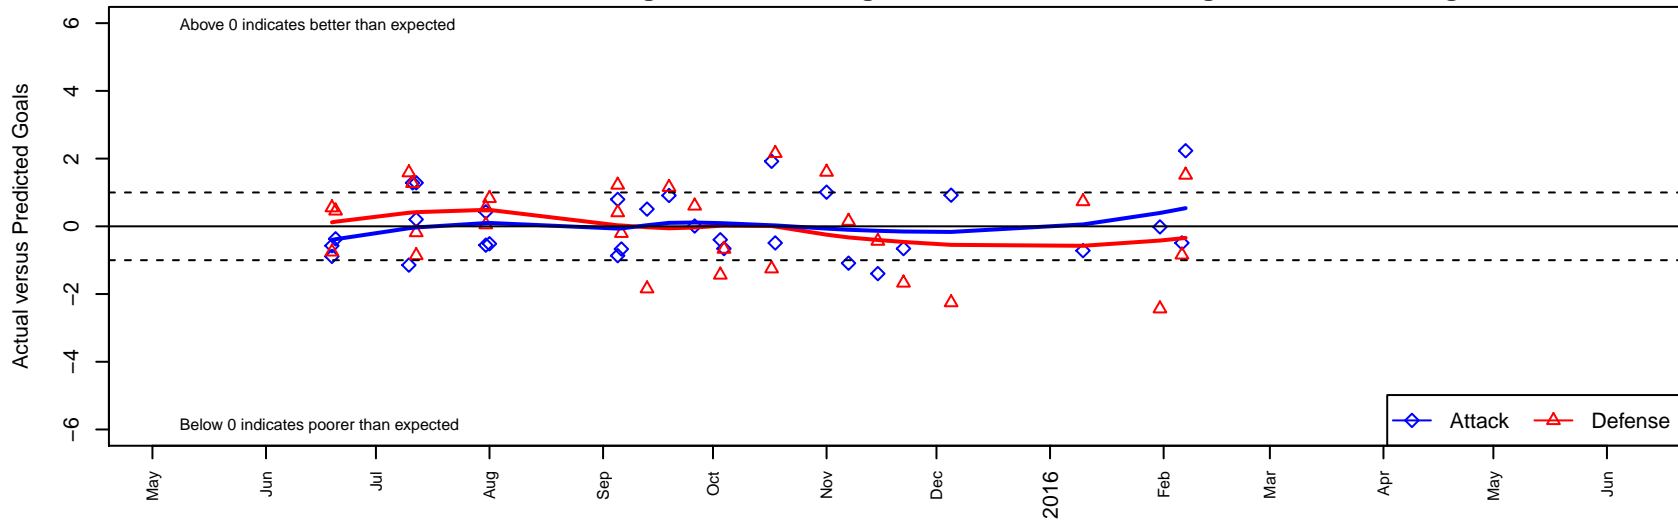

ISC Gunners A B00

Issaquah SC
 Issaquah, WA
 B00 total strength=1317
 attack=6.69 defense=5.38
 fall league = PSPL WSPL U15

alt names used:
 ISC Gunners B00A
 ISC GUNNERS FC ISC GUNNERS B00A (WA,
 ISC Gunners B00 A
 ISC Gunners B00A
 ISC GUNNERS FC ISC GUNNERS B00A (WA,
 ISC GUNNERS FC ISC GUNNERS B00A (WA,

ISC Gunners A B00
 Dots are actual minus expected GF (blue circles) and GA (red triangles).
 Blue line is smoothed change in attack strength. Red is smoothed change in defense strength.

**attack and defense variance (black dot)
relative to other teams
and top 10 in region**